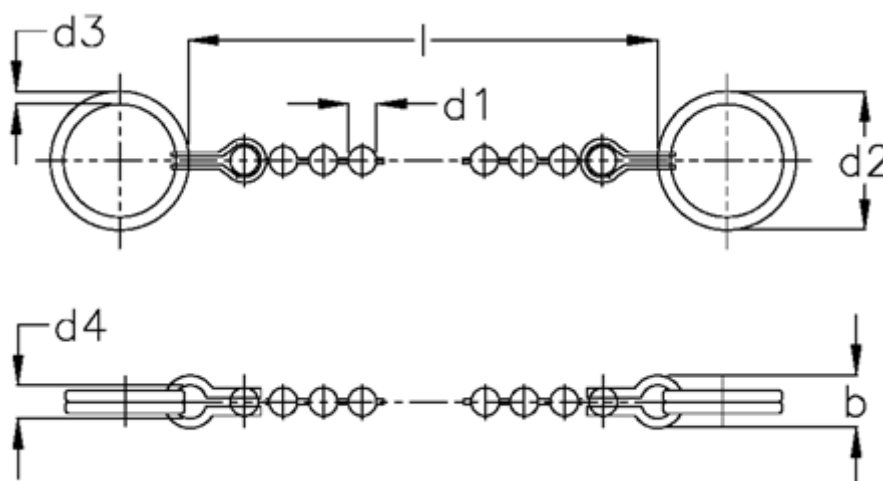

Article number: 20015100030
Description: E+G Ball chain
GN 111-1000-30

Measures

b	= 6
d1	= 3.5
d2	= 30
d3	= 1.8
d4	= 4
l	= 1000
Static load (N)	= 120